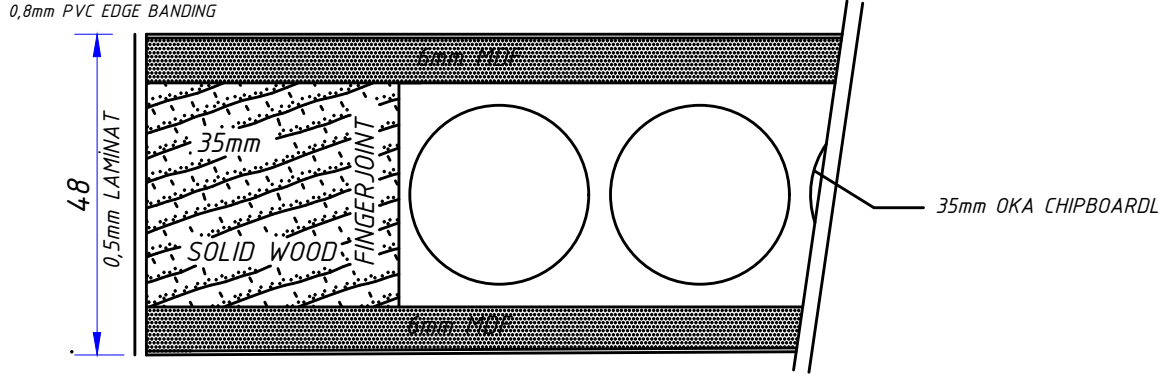

HOSPITAL CPL DOOR with CHIPBOARD and ALUMINIUM FRAME

ÇİZEN	HASAN KURBAN	LASTDOOR AKINCILAR PROJE
ÜRÜN	DOOR SECTIONS with OKAL CHIPBOARD	
TARİH	21.7.2023	
KONTROL		