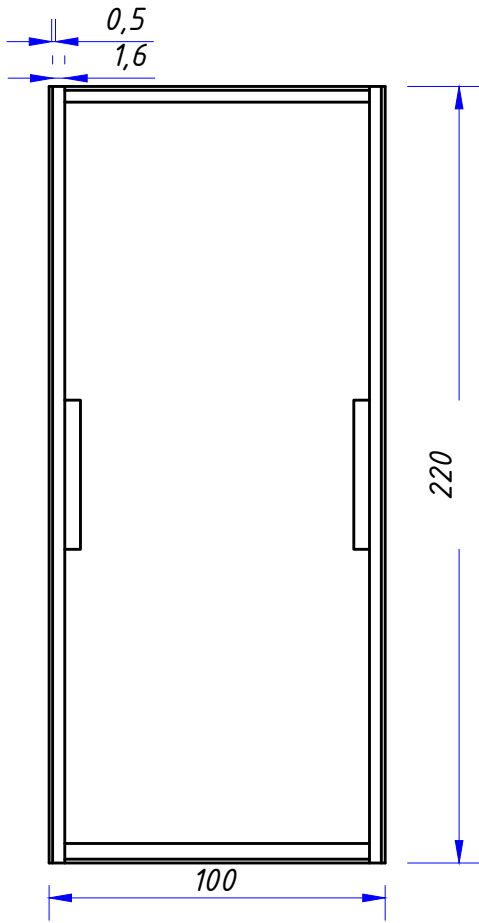

HOSPITAL CPL DOOR with CHIPBOARD and ALUMINIUM FRAME

ÇİZEN	HASAN KURBAN	LASTDOOR AKINCILAR PROJE
ÜRÜN	DOOR SECTIONS with OKAL CHIPBOARD	
TARİH	21.7.2023	
KONTROL		